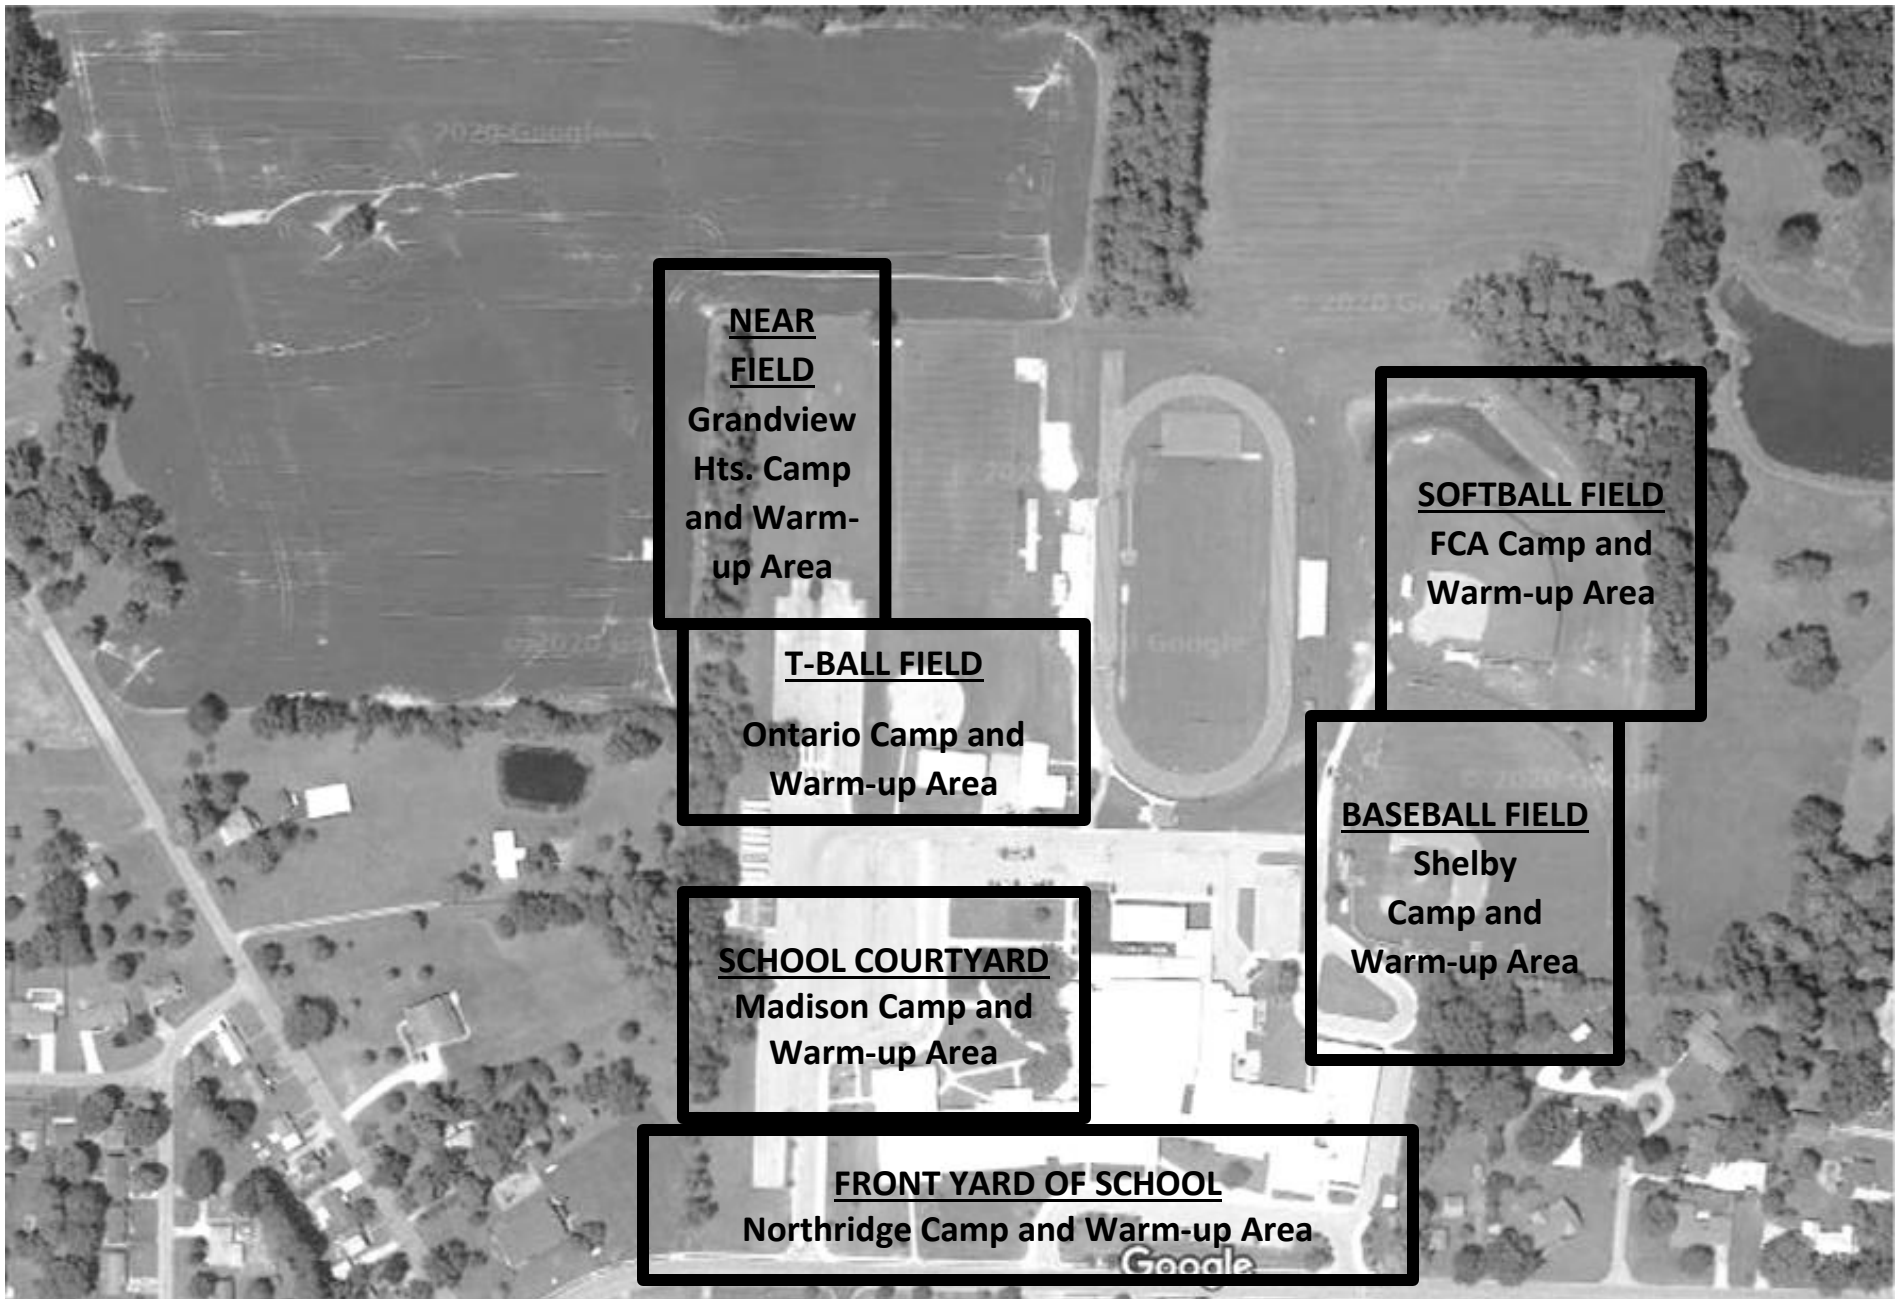

Mount Gilead Cross Country Meet Team Camp and Warm-up Area Information - September 1, 2020

NEAR FIELD
Grandview
Hts. Camp
and Warm-
up Area

T-BALL FIELD
Ontario Camp and
Warm-up Area

SCHOOL COURTYARD
Madison Camp and
Warm-up Area

FRONT YARD OF SCHOOL
Northridge Camp and Warm-up Area

SOFTBALL FIELD
FCA Camp and
Warm-up Area

BASEBALL FIELD
Shelby
Camp and
Warm-up Area

Mount Gilead Camp and Warm-Up Area will be at the Park Ave. practice football field